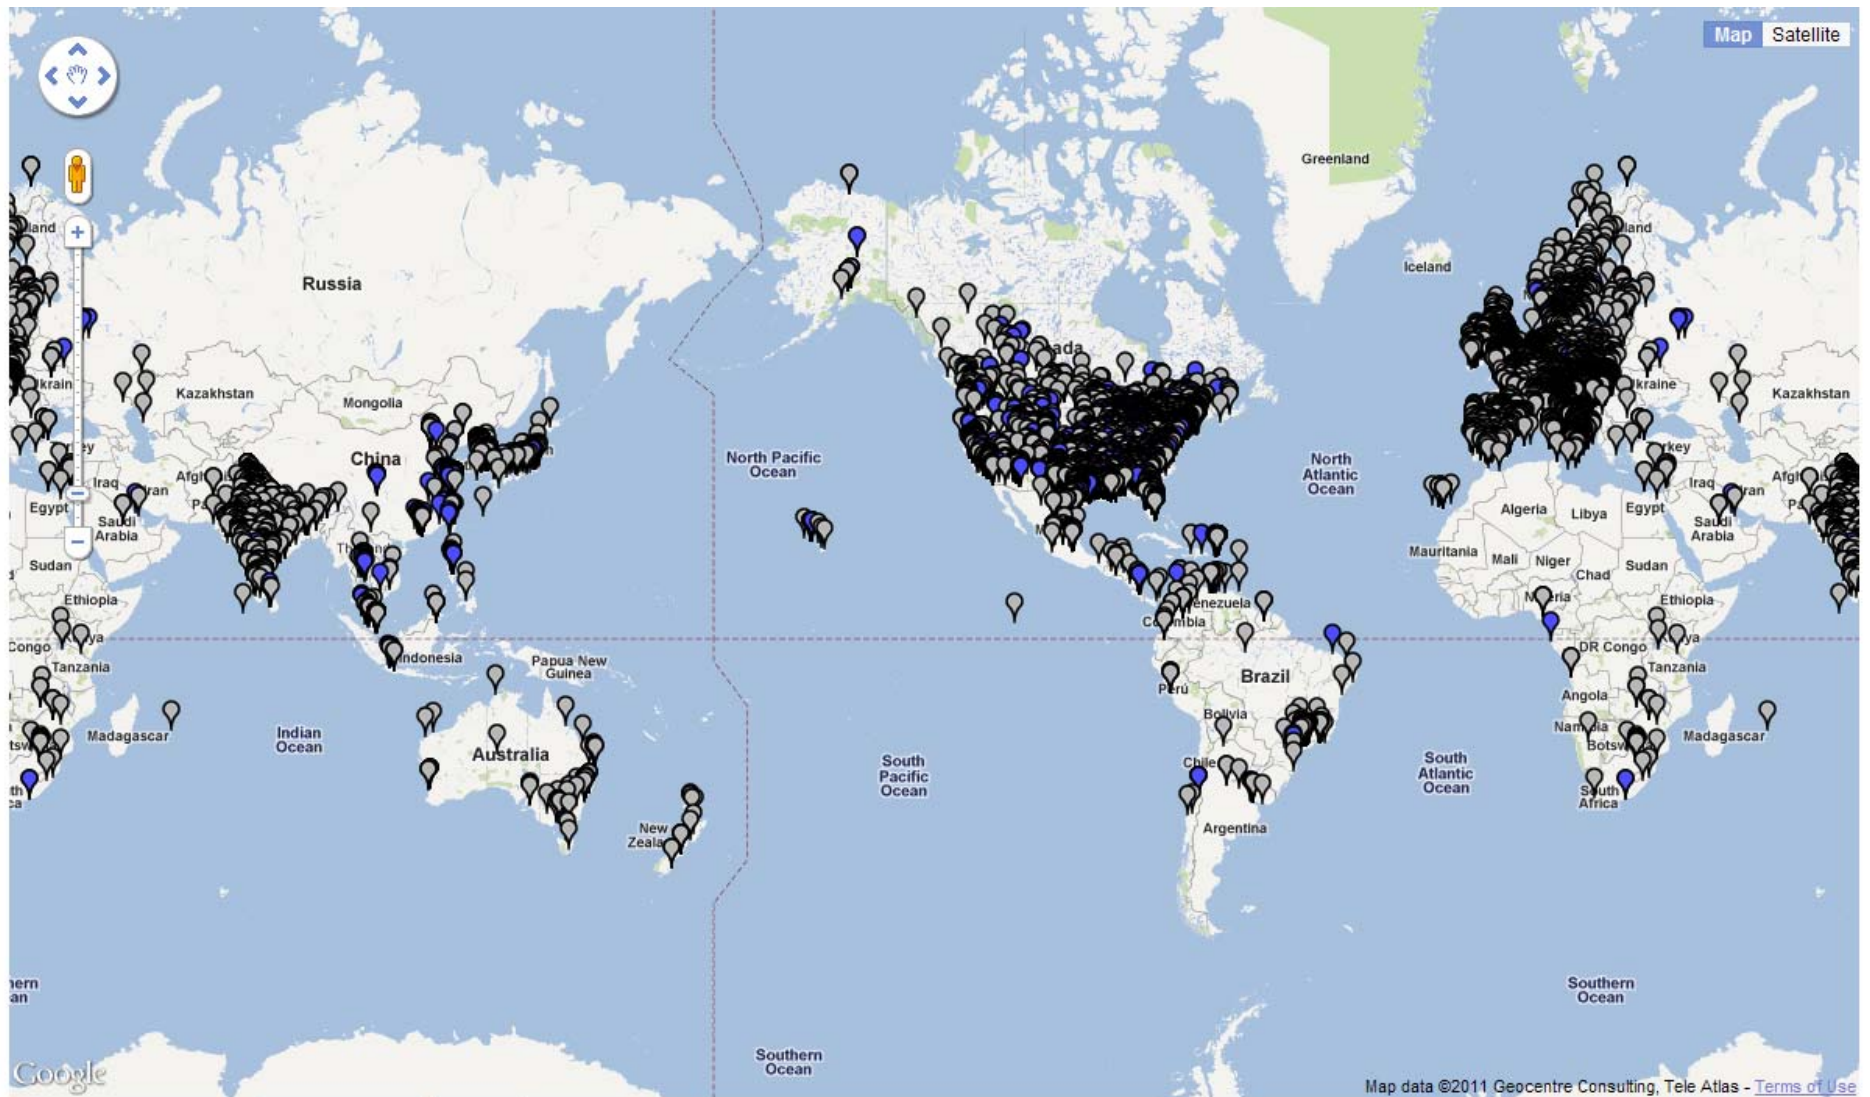

Found 1044 facilities.

[Search again](#)

[Back](#)

[www.chwmeg.org](http://www.chwmeg.org)

**1,044** reviewed facilities (over **2,500** reviews conducted)

Found 9361 facilities.

[Search again](#)

[Back](#)

[www.chwmeg.org](http://www.chwmeg.org)

**>9,350 facilities included in database (nearly 1,050 facilities reviewed)**